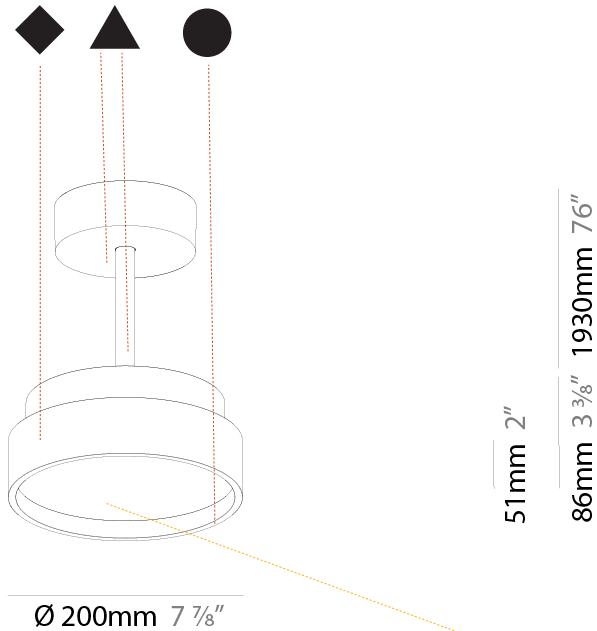

PHYSICAL

Shape: Round
 Diameter (mm): 200
 Diameter (in): 7 7/8
 Height (mm): 86
 Height (in): 3 3/8
 Max. Overall Height (mm): 2016
 Max. Overall Height (in): 79 3/8
 Weight (kg): 1.789
 Weight (lbs): 3.944
 Diffuser: PMMA - Opal / Micro-Prism / Sparkling Secret / Vintage Industrial
 Fixture Finish: SSR / BKV / CWI / CRY / HAB / UFT / ITA / RUA / FTG / MYG / LOD / PUS / FRO / FUP / KIA / POP / BLS / SPG / MEY / GOH / CHC / COM / ABZ / JAG / OBR / MOS / ROR
 Fixture Material: PMMA / Extruded Aluminum / Steel

Certified By: Certified for North American Standards
 IP rating: IP20

SIGN DIVA TUBE KORONA SUSPENSION

A300024-

PROJECT
TYPE
SPECIFIER
QUANTITY
DATE

SIGN DIVA TUBE KORONA SUSPENSION

A300025-

base number LED Dimming Color Temperature Finishes (Diamond) Finishes (Triangle) Finishes (Circle) Diffuser

PHYSICAL

Shape: Round
 Diameter (mm): 400
 Diameter (in): 15 3/4
 Height (mm): 86
 Height (in): 3 3/8
 Max. Overall Height (mm): 2016
 Max. Overall Height (in): 79 3/8
 Weight (kg): 3.251
 Weight (lbs): 7.167
 Diffuser: [PMMA - Opal](#) / [Micro-Prism](#) / [Sparkling Secret](#) / [Vintage Industrial](#)
 Fixture Finish: [SSR / BKV / CWI / CRY / HAB / UFT / ITA / RUA / FTG / MYG / LOD / PUS / FRO / FUP / KIA / POP / BLS / SPG / MEY / GOH / CHC / COM / ABZ / JAG / OBR / MOS / ROR](#)
 Fixture Material: [PMMA](#) / [Extruded Aluminum](#) / [Steel](#)

PHYSICAL

Shape: Round
Diameter (mm): 400
Diameter (in): 15 3/4
Height (mm): 86
Height (in): 3 3/8
Max. Overall Height (mm): 2016
Max. Overall Height (in): 79 3/8
Weight (kg): 3.251
Weight (lbs): 7.167
Diffuser: PMMA - Opal / Micro-Prism / Sparkling Secret / Vintage Industrial
Fixture Finish: SSR / BKV / CWI / CRY / HAB / UFT / ITA / RUA / FTG / MYG / LOD / PUS / FRO / FUP / KIA / POP / BLS / SPG / MEY / GOH / CHC / COM / ABZ / JAG / OBR / MOS / ROR
Fixture Material: PMMA / Extruded Aluminum / Steel