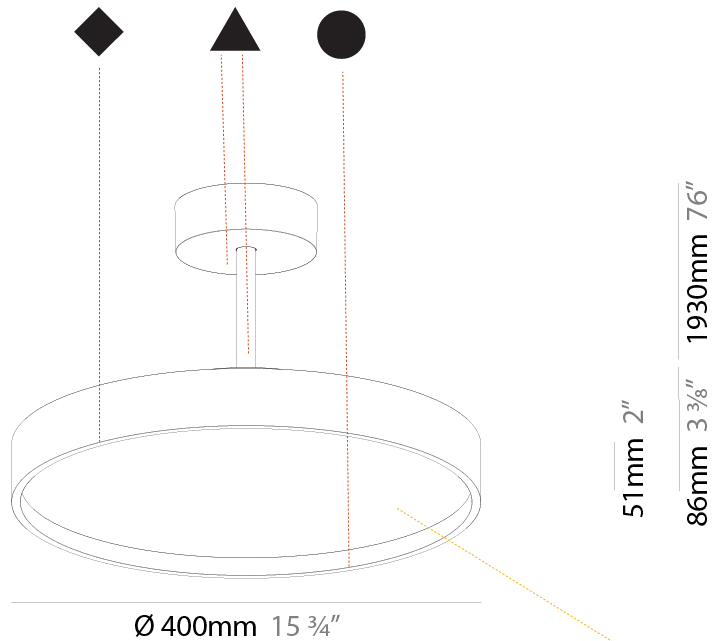

GENERAL

Series: Sign Diva Tube
Subseries: Sign Diva Tube Korona
Partner: Prolicht
Division: Architectural
Installation: Suspension
Product Type: Pendant
Mounting Location: Ceiling
Light Distribution: Direct

PHYSICAL

Shape: Round
Diameter (mm): 400
Diameter (in): 15 3/4
Height (mm): 86
Height (in): 3 3/8
Max. Overall Height (mm): 2016
Max. Overall Height (in): 79 3/8
Weight (kg): 3.251
Weight (lbs): 7.167
Diffuser: [PMMA - Opal](#) / [Micro-Prism](#) / [Sparkling Secret](#) / [Vintage Industrial](#)
Fixture Finish: [SSR / BKV / CWI / CRY / HAB / UFT / ITA / RUA / FTG / MYG / LOD / PUS / FRO / FUP / KIA / POP / BLS / SPG / MEY / GOH / CHC / COM / ABZ / JAG / OBR / MOS / ROR](#)
Fixture Material: [PMMA](#) / [Extruded Aluminum](#) / [Steel](#)

ELECTRICAL

Lamp Type: LED (Zhaga Standard)
Input Wattage (W): 17
Dimming: [Tri-Mode (Non-Dimming and Phase Dimming (120Vac only) and 0-10V Dimming)](#)
Driver Included: Yes
Driver Location: Integrated
Driver Type: Constant Current - Universal
Driver Class: Class 2
Input Voltage (V): 120 - 277
Constant Current (MA): 500

LED

Color Temperature (°K): [2700](#) / [3000](#) / [3500](#) / [4000](#)
Max. Delivered Lumen (lm): 1807 / 1943 / 1951 / 1991
Nominal Lumen (lm): 2250 / 2420 / 2430 / 2480
CRI: >90 CRI
Lamp Life (hrs): 50000

OPTICAL

RATINGS AND CERTIFICATIONS

Certified By: Certified for North American Standards
IP rating: IP20